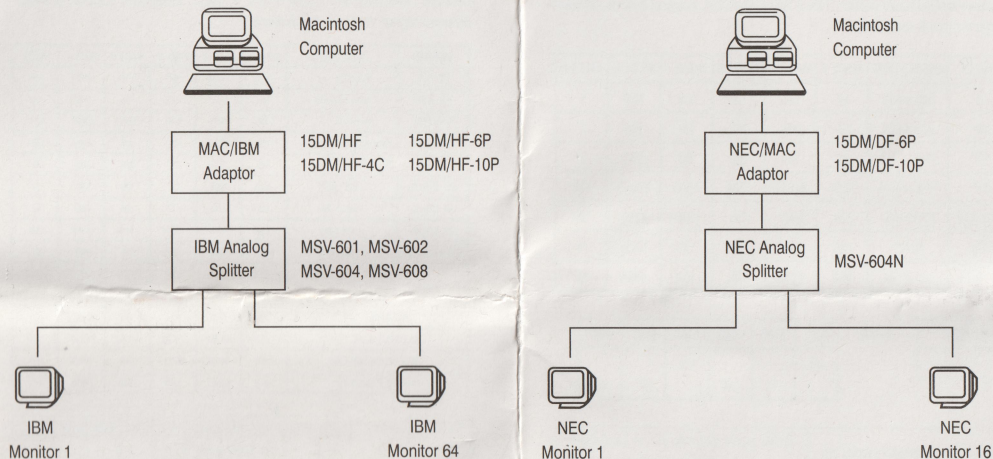

MAC/MULTI-SYNC ADAPTOR: 15DM/DF-10P(M)

DB-15Male/DB-15Female, Mold type, with 10 pos Dip switch adjusting the signal between MACINTOSH COMPUTER & MULTI-SYNC MONITOR. Support different MACINTOSH MODES & resolutions.

MONITOR	FREQUENCY	SWITCH POSITION
RGB 21"	100MHZ	1234
NTSC	12.3MHZ	123
RGB 12"	15.7MHZ	124
RGB 13"	57.3MHZ	12
RGB 15"	57.3MHZ	13
RGB 16"	57.3MHZ	169
RGB 19"	80MHZ	1810
VGA	25.2MHZ	157
PAL	14.8MHZ	15678910
NTSC/ALT	12.3MHZ	157910
PAL/ALT	14.8MHZ	178910

SWITCH POS.	means	SW1	SW2	SW3	SW4	SW5	SW6	SW7	SW8	SW9	SW10
1234		ON	ON	ON	ON	OFF	OFF	OFF	OFF	OFF	OFF

APPLICATION

We are a very professional manufacturer on MAC/NEC/IBM system. And the rapidly developing electronics and computer market offers vast opportunities. Your further special pin-assignment demand will get our prompt service. Contact us soon and enjoy your profitable business now!!

USER'S MANUAL

- ☐ **MAC/IBM ADAPTOR:**
  15DM/HF-10p
- ☐ **MAC/IBM ADAPTOR:**
  15DM/HF-6p
- ☐ **NEC/MAC ADAPTOR:**
  15DM/DF-10p
- ☐ **NEC/MAC ADAPTOR:**
  15DM/DF-6p
- ☐ **MAC/MULTI-SYNC ADAPTOR:**
  15DM/DF-10p(M)